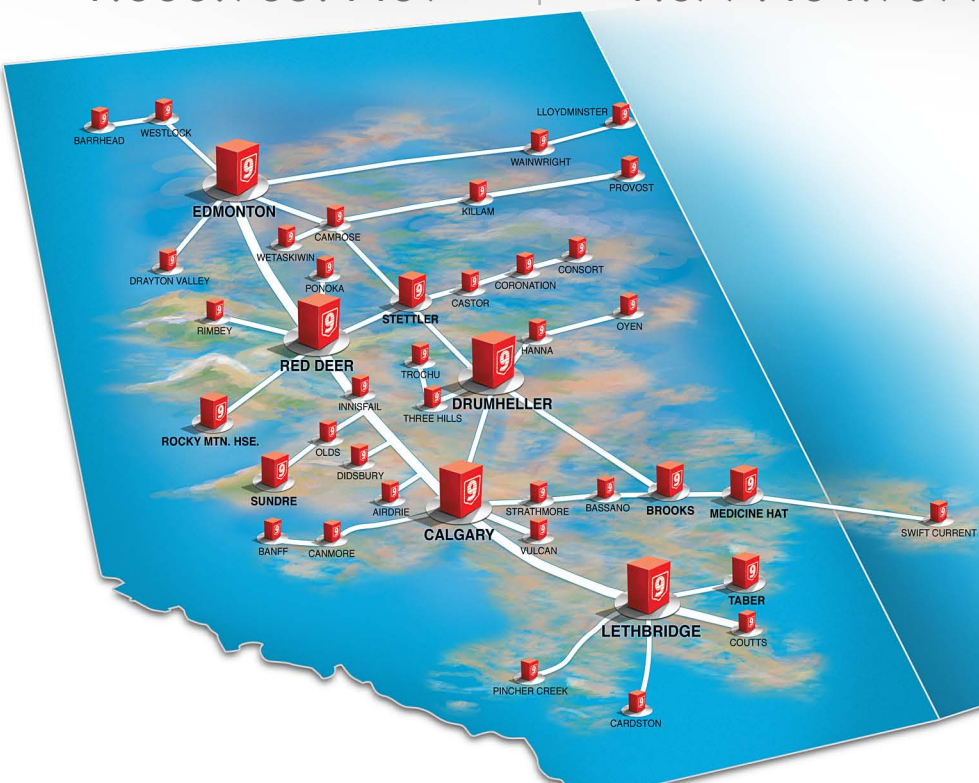

hi-way9.com

SINCE 1969

The Carriers That Care!

CALGARY DISPATCH

403.237.7300

1.866.965.4439

EDMONTON DISPATCH

780.420.1062

1.877.484.9899

RED DEER DISPATCH

403.342.4266

1.877.444.9299

CENTRAL SUPPORT & RATES

1.800.622.5800

BROOKS.....	(403) 362.6609
CAMROSE.....	(780) 672.9899
	(866) 964.4439
DRAYTON VALLEY.....	(780) 542.4222
DRUMHELLER.....	(403) 823.4242
LETHBRIDGE.....	(403) 394.9980
	(877) 224.4278
LLOYDMINSTER.....	(780) 875.9494
MEDICINE HAT.....	(403) 581.0002
PINCHER CREEK.....	(403) 627.4990
OLDS.....	(403) 556.2737
ROCKY MTN. HSE....	(403) 845.9629
STETTLER.....	(403) 742.6500
SUNDRE.....	(403) 638.3031
SWIFT CURRENT.....	(403) 581.0002
TABER.....	(403) 223.3111
THREE HILLS.....	(403) 443.5486
VEGREVILLE.....	(780) 632.3909
WESTLOCK.....	(780) 349.4921
WETASKIWIN.....	(780) 352.3933

Same-day and overnight LTL service to over 400 communities in Alberta

1.800.622.5800

Customized freight solutions including Distribution, Cartage and Warehousing

1.877.787.5436

Flat deck specialists for your LTL & Truckload requirements throughout Western Canada

1.877.444.9299

Featuring our Double Stack Logistics fleet for damage free delivery of your dry goods throughout Western Canada

1.800.622.5800

WE HAVE THE EQUIPMENT, THE PEOPLE AND THE EXPERTISE TO SERVE OUR CUSTOMERS TO THE FULLEST!